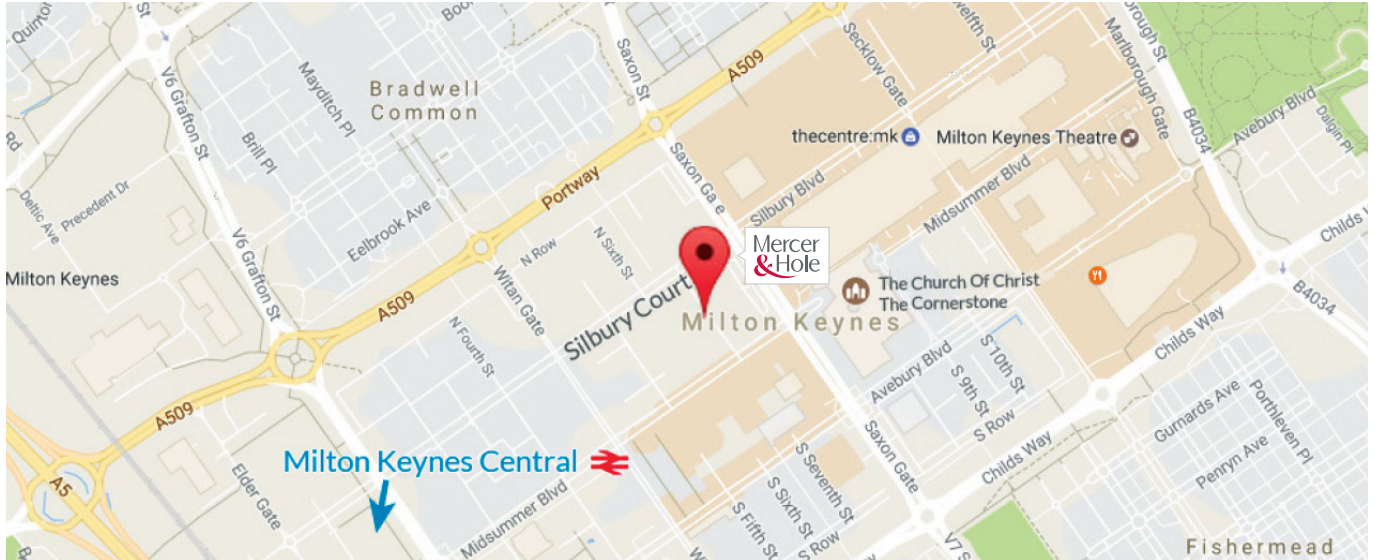

## By Road

From the M1:

- Exit the M1 at Junction 14 and take the A509 towards Milton Keynes
- Continue on the A509, H5 Portway, towards Milton Keynes for approximately 3.5 miles, crossing several roundabouts
- At roundabout, take 1st exit onto V7 Saxon Gate
- Turn right onto Silbury Boulevard

From the A5:

- Take the A509 slip road to Milton Keynes Central & East
- Continue on the A509, H5 Portway, towards Milton Keynes, over two roundabouts
- At the 3rd roundabout, take the 3rd exit onto Witan Gate
- Turn left onto Silbury Boulevard

## By Rail

From London, the Midlands and the North West:  
Take the train to Milton Keynes.

[www.virgintrainseastcoast.com](http://www.virgintrainseastcoast.com)

[www.londonmidland.com](http://www.londonmidland.com)

Our office is a 16 minute walk or 5 minute taxi journey from the station.

 Sat Nav: Our Postcode is MK9 2AF