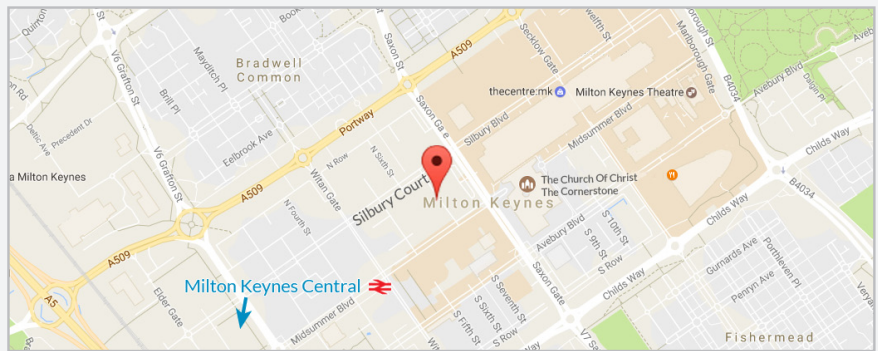

HOW TO FIND US - MILTON KEYNES OFFICE

Milton Keynes Office

Silbury Court East
420 Silbury Boulevard
Central Milton Keynes
MK9 2AF

Tel: 01908 605552

Fax: 01908 677433

Email: miltonkeynes@mercerhole.co.uk

Sat nav

Our postcode is MK9 2AF

By Road

From the M1

- Exit the M1 at Junction 14 and take the A509 towards Milton Keynes.
- Continue on the A509, H5 Portway, towards Milton Keynes for approximately 3.5 miles, crossing several roundabouts.
- At roundabout, take 1st exit onto V7 Saxon Gate.
- Turn right onto Silbury Boulevard.

From the A5

- Take the A509 slip road to Milton Keynes Central & East.
- Continue on the A509, H5 Portway, towards Milton Keynes, over two roundabouts.
- At the 3rd roundabout, take the 3rd exit onto Witan Gate.
- Turn left onto Silbury Boulevard.

It is a 16 minute walk or 5 minute taxi journey to our office from the station.